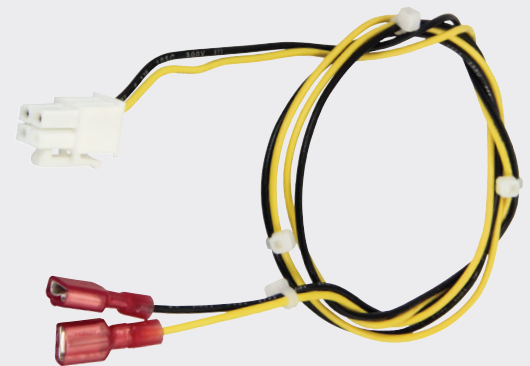

## **USB CHARGER DUAL SOCKET +12VDC INPUT 5V DC 2.1A OUTPUT**

- Add USB charging capabilities to your Amusement Machines or Gaming Machines
- Draws new customers to machines and keeps them playing for longer duration while USB devices such as mobile phones are charging
- Easy to install in existing +12V DC socket hole providing convenient access for charging mobile devices
- Easy install into Incredible Technologies Game with Nighthawk System with accessory harness 95-0386-00 (sold separately)
- Compatible with popular mobile devices
- Maximum Output Current 2.1A DC (total)
- Cut Out Dimensions 1-1/8" (28.58 mm) dia. hole
- Input Voltage +12V, Output Voltage +5V DC +/- 5%
- Parasitic Current Draw 15mA
- USB 2.0
- For the 30" cable that is used with this product to go from the charger to the game cabinet, see part# 95-0386-00

1061B

95-0386-00  
(sold separately)

Part Number	Description
1061B	• USB Charger Dual Socket +12VDC Input 5v DC 2.1A Output
95-0386-00	• USB Charger 12vdc Adapter Harness for Golden Tee

**SUZO-HAPP GROUP**